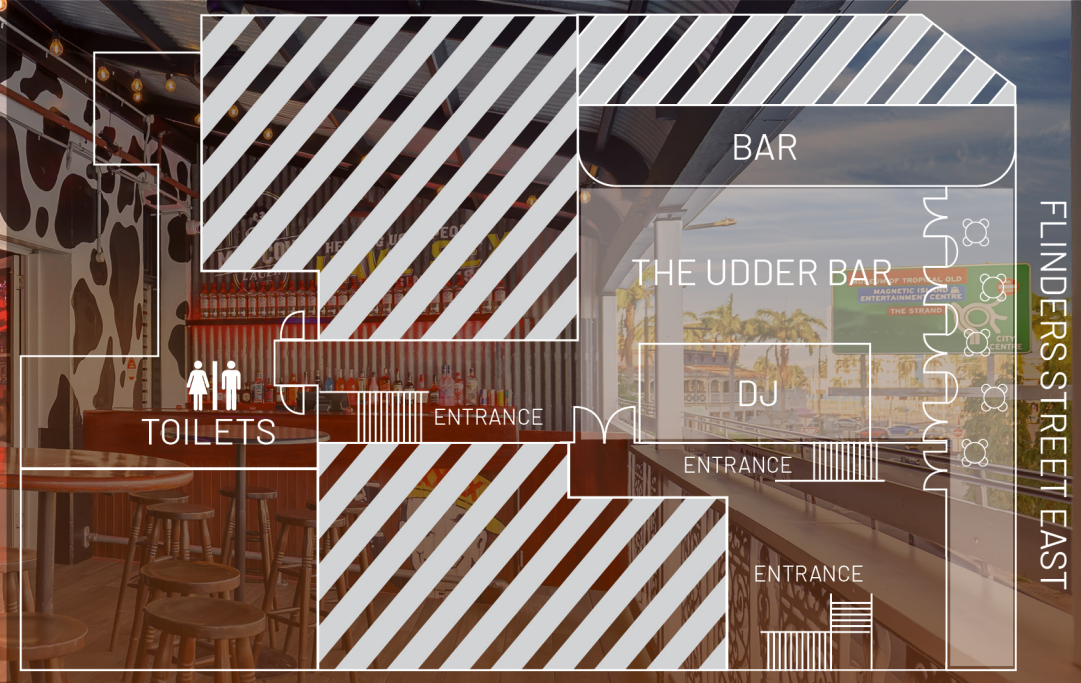

Udder BAR

GUESTS	BAR	STAFFED	SEATED	TOILETS	AV
50 - 250	✓	✓	✓	✓	✓