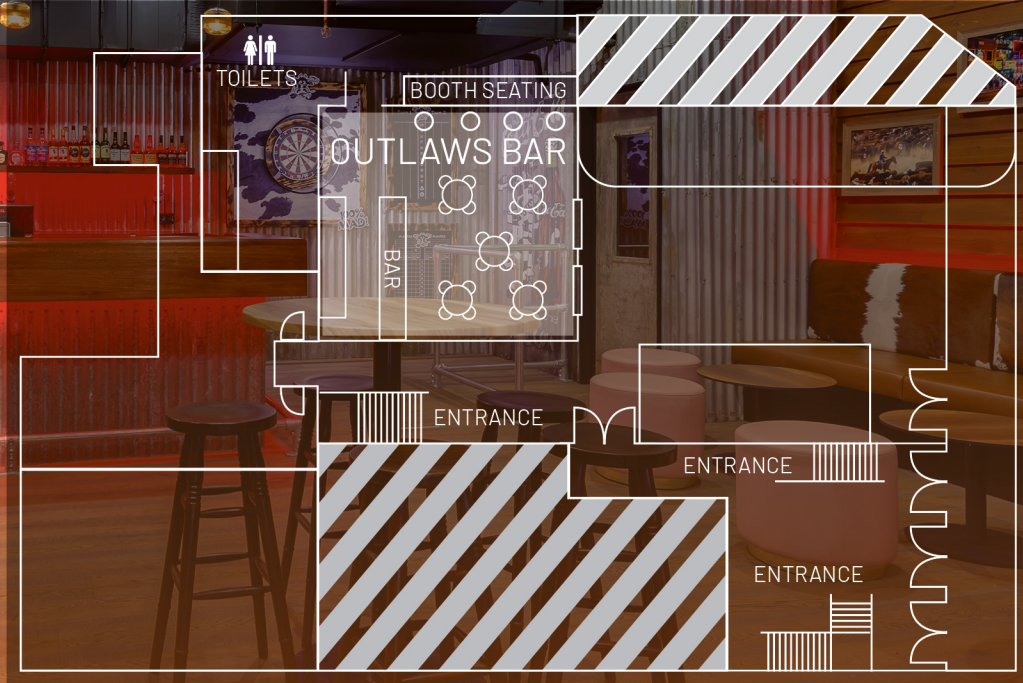

Outlaws BAR

GUESTS	BAR	STAFFED	SEATED	TOILETS	AV
20-40	✓	✓	✓	✓	✓