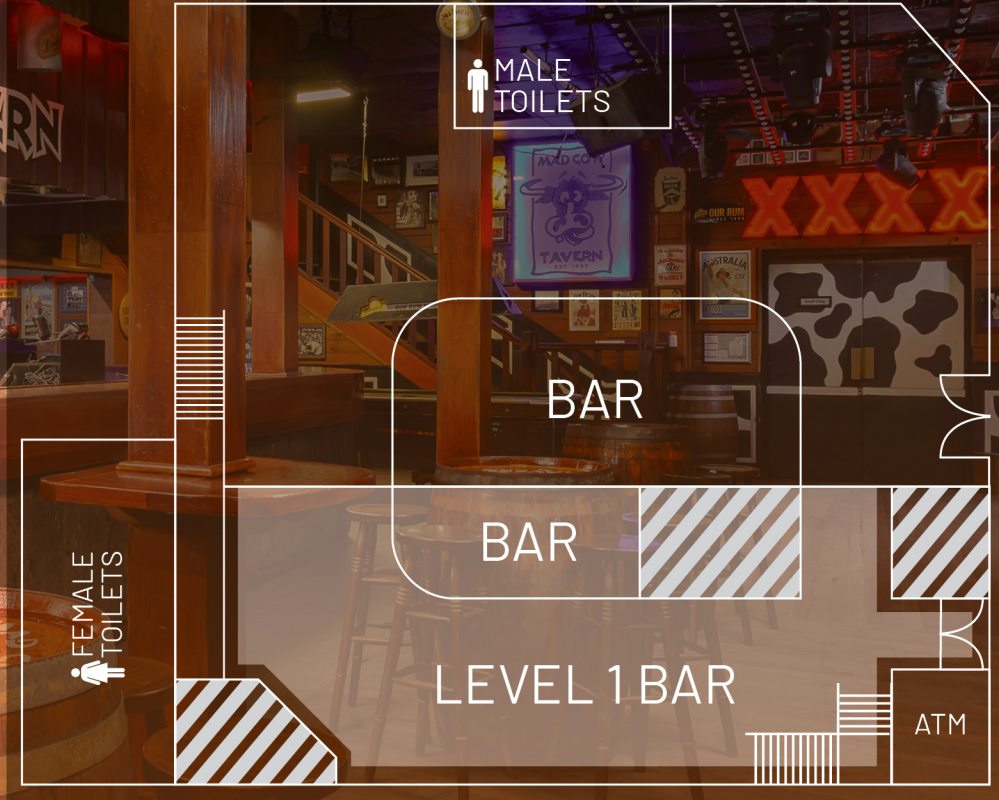

Level 1
BAR

GUESTS	BAR	STAFFED	SEATED	TOILETS	AV
250-500	✓	✓	✓	✓	✓